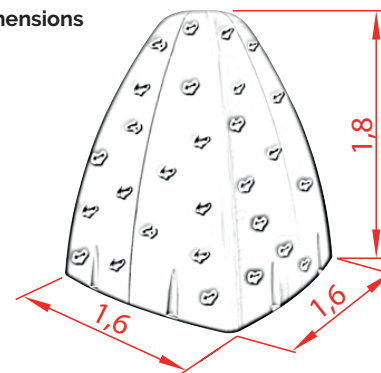

Technical data:

Assembly: 2 pers., 1,5 hours.

Total high: 1,8 m.

Maximum height fall: 1,8 m.

Safety area: 31,4 m²

Biggest piece dimension: 1,8 m.

Spare pieces availability: 3 years.

Colour: unique, rock effect.

General dimensions
(in meters)

Safety area: 31,4 m²

dimensions in m.

CLIMBINBG WALLS