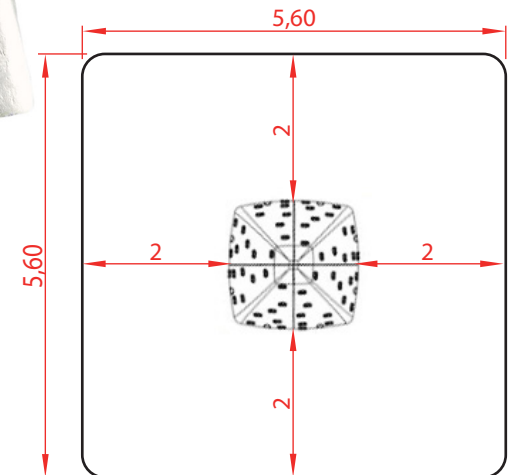

Technical data:

Assembly: 2 pers., 1,5 hours.

Total high: 1,8 m.

Maximum height fall: 1,8 m.

Safety area: 31,4 m²

Biggest piece dimension: 1,8 m.

Spare pieces availability: 3 years.

Colour: unique, rock effect.

General dimensions
(in meters)

Safety area: 31,4 m²

dimensions in m.

CLIMBINBG WALLS