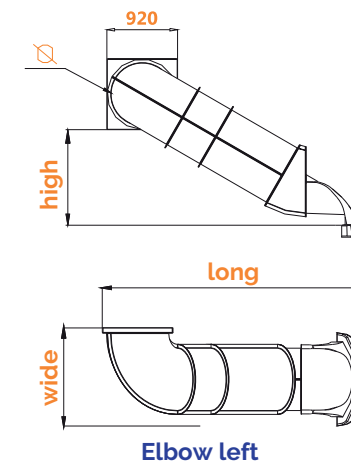

Elbows Right (h-cm.)

Elbow 80

Elbow 100

Elbow 125

Elbow 150

Elbow 175

Elbow 200

ACCESSORIES

Slides tube - elbow (age 2-12 years)

Ref. KP2001W

Last check 12/2019

Pag. 2/2

EN-1176-1: 1/7

SERIE ANIMALS SERIES

C/ Foia, 13
P.I. Alqueria
de Moret
46210 Picanya
(Valencia)

+34 963 313 677

kiwi@kiwipw.com

www.kiwipw.com

The company reserves the right to perform any modification or change in their products.

Available models	high	long	wide	inside diameter	Safety free distances B
Elbow tube 80	785	2.412	1.300	800	1.000
Elbow tube 100	1.034	2.845	1.300	800	1.000
Elbow tube 125	1.280	3.278	1.300	800	1.000
Elbow tube 150	1.535	3.711	1.300	800	1.000
Elbow tube 175	1.780	4.144	1.300	800	1.000
Elbow tube 200	2.035	4.577	1.300	800	1.000

Dimensions in mm.

B-Impact area length.

Two types of installation

Screwed, in compact floors

With foundations, in non-compact floors

ACCESSORIES