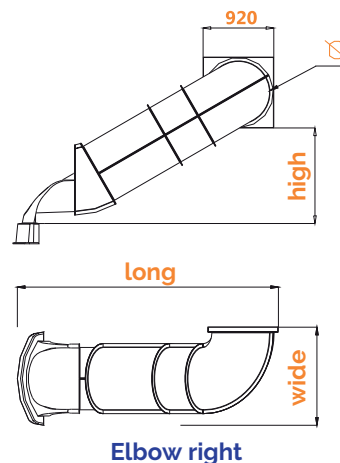

Elbows Right (h-cm.)

Elbow 80

Elbow 100

Elbow 125

Elbow 150

Elbow 175

Elbow 200

ACCESSORIES

Slides tube - elbow (age 2-12 years)

Ref. KP2001W

Last check 12/2019

Pag. 2/2

EN-1176-1: 1/7

SERIE ANIMALS SERIES

C/ Foia, 13
P.I. Alqueria
de Moret
46210 Picanya
(Valencia)

+34 963 313 677

kiwi@kiwipw.com

www.kiwipw.com

The company reserves the right to perform any modification or change in their products.

Available models	high	long	wide	inside diameter	Safety free distances B
Elbow tube 80	785	2.412	1.300	800	1.000
Elbow tube 100	1.034	2.845	1.300	800	1.000
Elbow tube 125	1.280	3.278	1.300	800	1.000
Elbow tube 150	1.535	3.711	1.300	800	1.000
Elbow tube 175	1.780	4.144	1.300	800	1.000
Elbow tube 200	2.035	4.577	1.300	800	1.000

Dimensions in mm.

B-Impact area length.

Two types of installation

Screwed, in compact floors

With foundations, in non-compact floors

ACCESSORIES