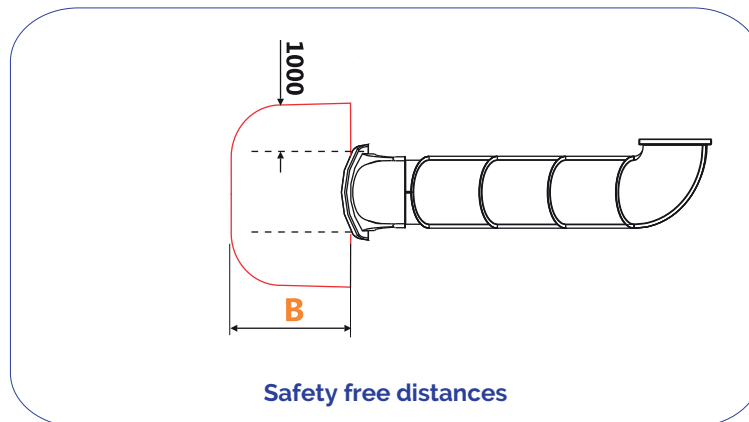

Elbows Right (h-cm.)

Elbow 80

Elbow 100

Elbow 125

Elbow 150

Elbow 175

Elbow 200

ACCESSORIES

Slides tube - elbow (age 2-12 years)

Ref. KP2001W

Last check 12/2019

Pag. 2/2

EN-1176-1: 1/7

SERIE ANIMALS SERIES

C/ Foia, 13
P.I. Alqueria
de Moret
46210 Picanya
(Valencia)

+34 963 313 677

kiwi@kiwipw.com

www.kiwipw.com

The company reserves the right to perform any modification or change in their products.

Available models	high	long	wide	inside diameter	Safety free distances B
Elbow tube 80	785	2.412	1.300	800	1.000
Elbow tube 100	1.034	2.845	1.300	800	1.000
Elbow tube 125	1.280	3.278	1.300	800	1.000
Elbow tube 150	1.535	3.711	1.300	800	1.000
Elbow tube 175	1.780	4.144	1.300	800	1.000
Elbow tube 200	2.035	4.577	1.300	800	1.000