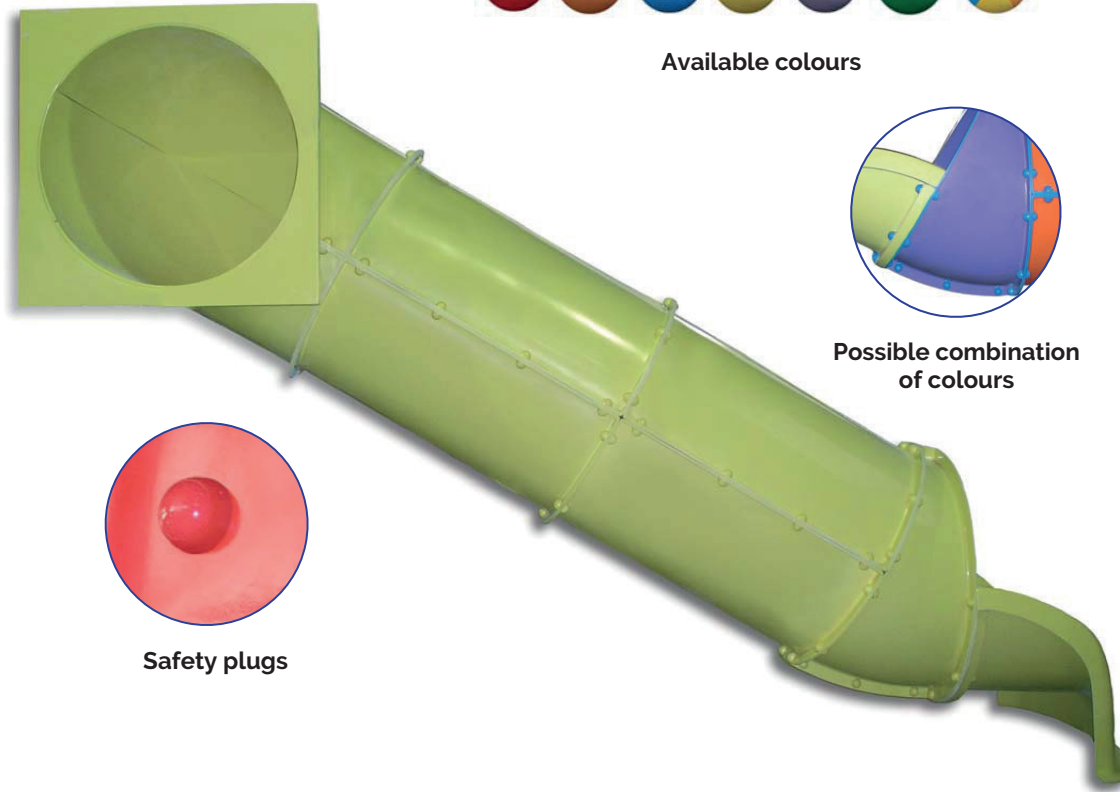

Slides tube - elbow (age 2-12 years)

Ref. KP2001W

Last check 12/2019

Pag. 1/2

EN-1176-1: 1/7

SERIE **ANiMALS**
SERIES

Available colours

Possible combination of colours

Technical information.

Pipes: Manufactured in PRFW with technology RTM, which makes the inside of the tube have the same smooth finish as the outside. With safety plugs, which cover the screws. They can be left or right.