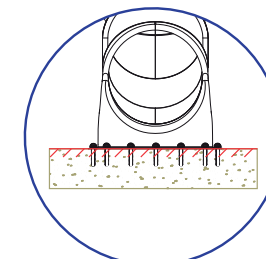

Elbows Right (h-cm.)

Elbow 80

Elbow 100

Elbow 125

Elbow 150

Elbow 175

Elbow 200

ACCESSORIES

kiwi@kiwipw.com

www.kiwipw.com

The company reserves the right to perform any modification or change in their products.

Available models	high	long	wide	inside diameter	Safety free distances B
Elbow tube 80	785	2.412	1.300	800	1.000
Elbow tube 100	1.034	2.845	1.300	800	1.000
Elbow tube 125	1.280	3.278	1.300	800	1.000
Elbow tube 150	1.535	3.711	1.300	800	1.000
Elbow tube 175	1.780	4.144	1.300	800	1.000
Elbow tube 200	2.035	4.577	1.300	800	1.000

Dimensions in mm.

B-Impact area length.

Two types of installation

Screwed, in compact floors

With foundations, in non-compact floors

ACCESSORIES