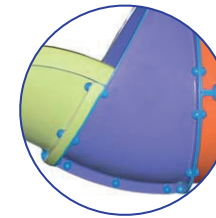

Possible combination of colours

Technical information.

Pipes: Manufactured in PRFW with technology RTM, which makes the inside of the tube have the same smooth finish as the outside. With safety plugs, which cover the screws. They can be left or right.

Installation: With foundations on not compacted floors, or screwed into compact floors.