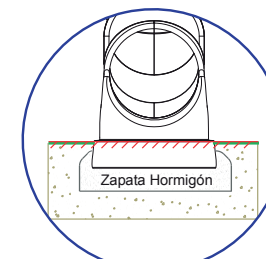

kiwi@kiwipw.com

www.kiwipw.com

The company reserves the right to perform any modification or change in their products.

Available models	high	long	wide	inside diameter	Safety free distances B
Elbow tube 80	785	2.412	1.300	800	1.000
Elbow tube 100	1.034	2.845	1.300	800	1.000
Elbow tube 125	1.280	3.278	1.300	800	1.000
Elbow tube 150	1.535	3.711	1.300	800	1.000
Elbow tube 175	1.780	4.144	1.300	800	1.000
Elbow tube 200	2.035	4.577	1.300	800	1.000

Dimensions in mm.

B-Impact area length.

Two types of installation

Screwed, in compact floors

With foundations, in non-compact floors

ACCESSORIES