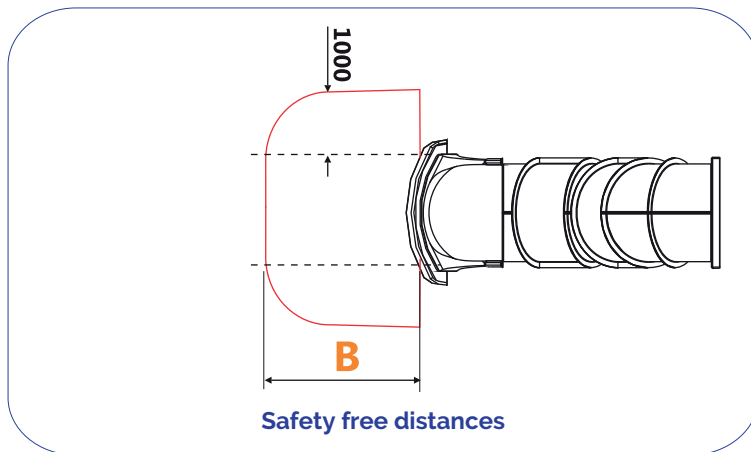

ACCESSORIES

Slides tube - straight (age 2-12 years)

Ref. KP2002W

Last check jan./2020

Pag. 2/2

EN-1176-1: 1/7

SERIE
ANIMALS
SERIES

Available models	high	long	wide	inside diameter	Safety free distances B
Straight tube 80	817	2.175	1.110	800	1.000
Straight tube 100	1.020	2.196	1.110	800	1.000
Straight tube 125	1.270	2.630	1.110	800	1.000
Straight tube 150	1.455	2.446	1.110	800	1.000
Straight tube 175	1.705	2.880	1.110	800	1.000
Straight tube 200	1.954	3.312	1.110	800	1.000