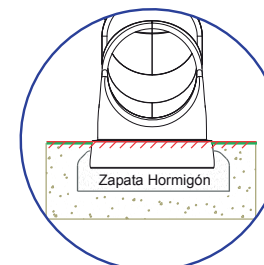

ACCESSORIES

Slides tube - straight (age 2-12 years)

Ref. KP2002W

Last check jan./2020

Pag. 2/2

EN-1176-1: 1/7

SERIE
ANIMALS
SERIES

Available models	high	long	wide	inside diameter	Safety free distances B
Straight tube 80	817	2.175	1.110	800	1.000
Straight tube 100	1.020	2.196	1.110	800	1.000
Straight tube 125	1.270	2.630	1.110	800	1.000
Straight tube 150	1.455	2.446	1.110	800	1.000
Straight tube 175	1.705	2.880	1.110	800	1.000
Straight tube 200	1.954	3.312	1.110	800	1.000

Dimensions in mm.

B-Impact area length.

Two types of installation

Screwed, in compact floors

With foundations, in non-compact floors

ACCESSORIES

C/ Foia, 13
P.I. Alqueria de Moret
46210 Picanya (Valencia)

+34 963 313 677