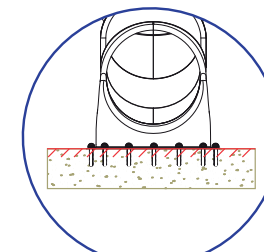

ACCESSORIES

Slides tube - straight (age 2-12 years)

Ref. KP2002W

Last check jan./2020

Pag. 2/2

EN-1176-1: 1/7

SERIE
ANIMALS
SERIES

Available models	high	long	wide	inside diameter	Safety free distances B
Straight tube 80	817	2.175	1.110	800	1.000
Straight tube 100	1.020	2.196	1.110	800	1.000
Straight tube 125	1.270	2.630	1.110	800	1.000
Straight tube 150	1.455	2.446	1.110	800	1.000
Straight tube 175	1.705	2.880	1.110	800	1.000
Straight tube 200	1.954	3.312	1.110	800	1.000

Dimensions in mm.

B-Impact area length.

Two types of installation

Screwed, in compact floors

With foundations, in non-compact floors

ACCESSORIES

C/ Foia, 13
P.I. Alqueria de Moret
46210 Picanya (Valencia)

+34 963 313 677