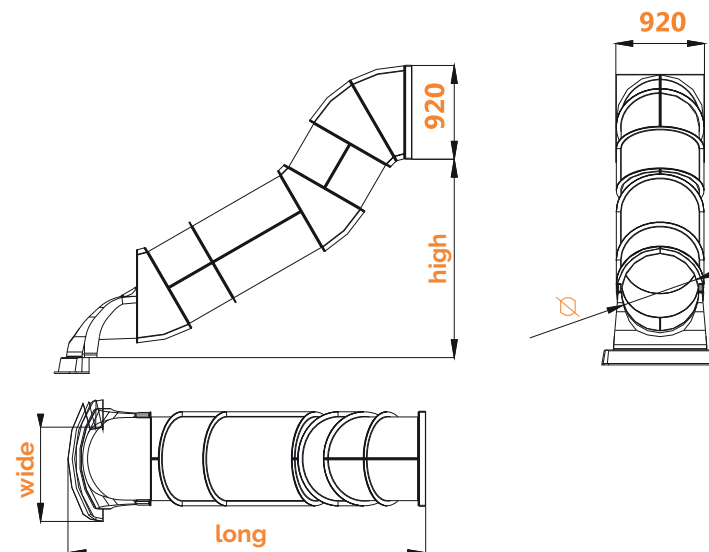

Possible combination of colours

Safety plugs

Available models (h-cm.)

Straight 80

Straight 100

Straight 125

Straight 150

Straight 175

ACCESSORIES

Slides tube - straight (age 2-12 years)

Ref. KP2002W

Last check jan./2020

Pag. 2/2

EN-1176-1: 1/7

SERIE
ANIMALS
SERIES

Available models	high	long	wide	inside diameter	Safety free distances B
Straight tube 80	817	2.175	1.110	800	1.000
Straight tube 100	1.020	2.196	1.110	800	1.000
Straight tube 125	1.270	2.630	1.110	800	1.000
Straight tube 150	1.455	2.446	1.110	800	1.000
Straight tube 175	1.705	2.880	1.110	800	1.000
Straight tube 200	1.954	3.312	1.110	800	1.000

Dimensions in mm.

B-Impact area length.

Two types of installation

Screwed, in compact floors

With foundations, in non-compact floors

ACCESSORIES

C/ Foia, 13
P.I. Alqueria de Moret
46210 Picanya (Valencia)

+34 963 313 677