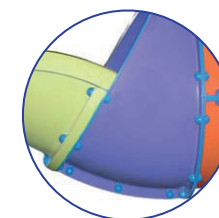

Pipes: Manufactured in PRFW with technology RTM, which makes the inside of the tube have the same smooth finish as the outside. With safety plugs, which cover the screws.

Installation: With foundations on not compacted floors, or screwed into compact floors.

Possible combination of colours

Safety plugs

Available models (h-cm.)

Straight 80

Straight 100

Straight 125

Straight 150

Straight 175

ACCESSORIES

Slides tube - straight (age 2-12 years)

Ref. KP2002W

Last check jan./2020

Pag. 2/2

EN-1176-1: 1/7

SERIE
ANIMALS
SERIES

Available models	high	long	wide	inside diameter	Safety free distances B
Straight tube 80	817	2.175	1.110	800	1.000
Straight tube 100	1.020	2.196	1.110	800	1.000
Straight tube 125	1.270	2.630	1.110	800	1.000
Straight tube 150	1.455	2.446	1.110	800	1.000
Straight tube 175	1.705	2.880	1.110	800	1.000
Straight tube 200	1.954	3.312	1.110	800	1.000