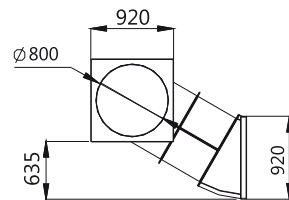

General dimensions (mm.)