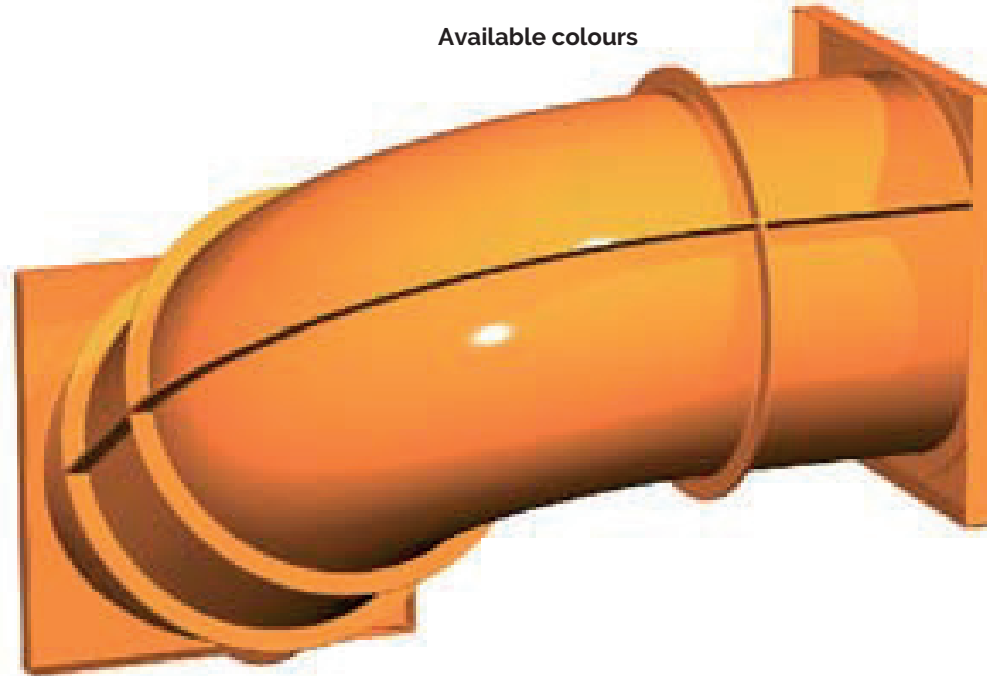

Slide Tunnel 90° (age 2-12 years)

Ref. KP2007W

Last check 12/2019

Pág. 1/1

EN-1176-1: 1/7

SERIE
ANIMALS
SERIES

Available colours

Technical information.

Pipes: Manufactured in PRFW with technology RTM, which makes the inside of the tube have the same smooth finish as the outside. With safety plugs, which cover the screws.

It's used to connect two modules at 90° and at different height.