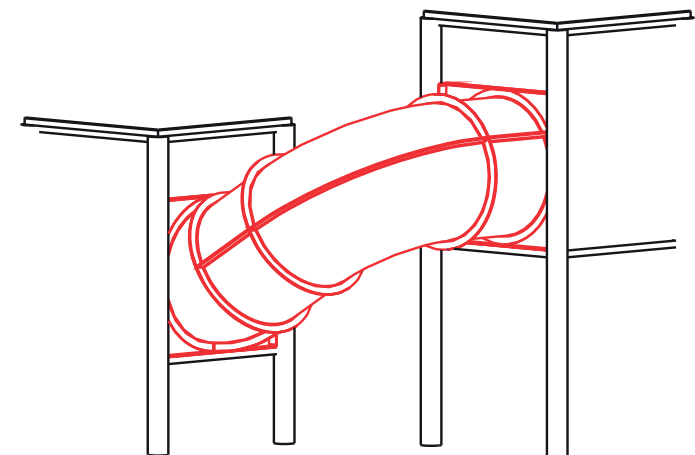

General dimensions (mm.)