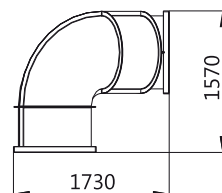

Pipes: Manufactured in PRFW with technology RTM, which makes the inside of the tube have the same smooth finish as the outside. With safety plugs, which cover the screws.

It's used to connect two modules at 90° and at different height.

C/ Foia, 13
P.I. Alqueria
de Moret
46210 Picanya
(Valencia)

+34 963 313 677

kiwi@kiwipw.com

www.kiwipw.com

The company reserves
the right to perform
any modification or
change in their products.

General dimensions (mm.)