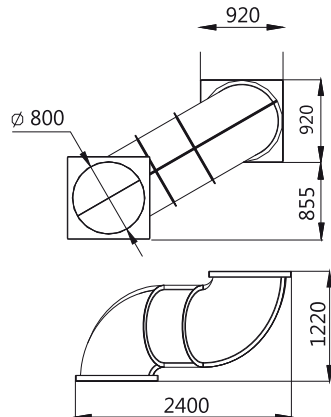

### Technical information.

**Pipes:** Manufactured in PRFW with technology RTM, which makes the inside of the tube have the same smooth finish as the outside. With safety plugs, which cover the screws.

It's used to connect two front zigzag modules and at the same or different height.

C/ Foia, 13  
P.I. Alqueria  
de Moret  
46210 Picanya  
(Valencia)

+34 963 313 677

kiwi@kiwipw.com

www.kiwipw.com

The company reserves  
the right to perform  
any modification or  
change in their products.

General dimensiones (mm.)

ACCESSORIES