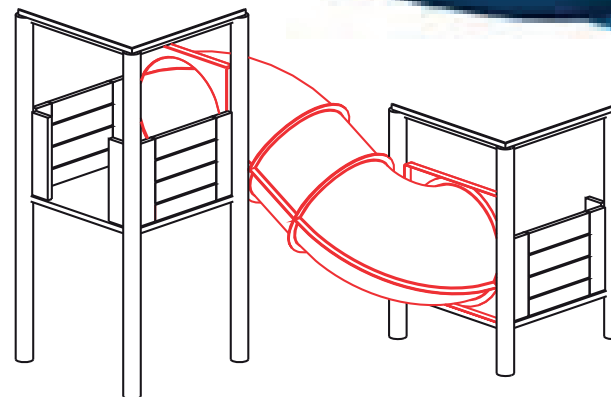

### Technical information.

**Pipes:** Manufactured in PRFW with technology RTM, which makes the inside of the tube have the same smooth finish as the outside. With safety plugs, which cover the screws.

It's used to connect two front zigzag modules and at the same or different height.

C/ Foia, 13  
P.I. Alqueria  
de Moret  
46210 Picanya  
(Valencia)

+34 963 313 677

kiwi@kiwipw.com

www.kiwipw.com

The company reserves  
the right to perform  
any modification or  
change in their products.

General dimensiones (mm.)

ACCESSORIES