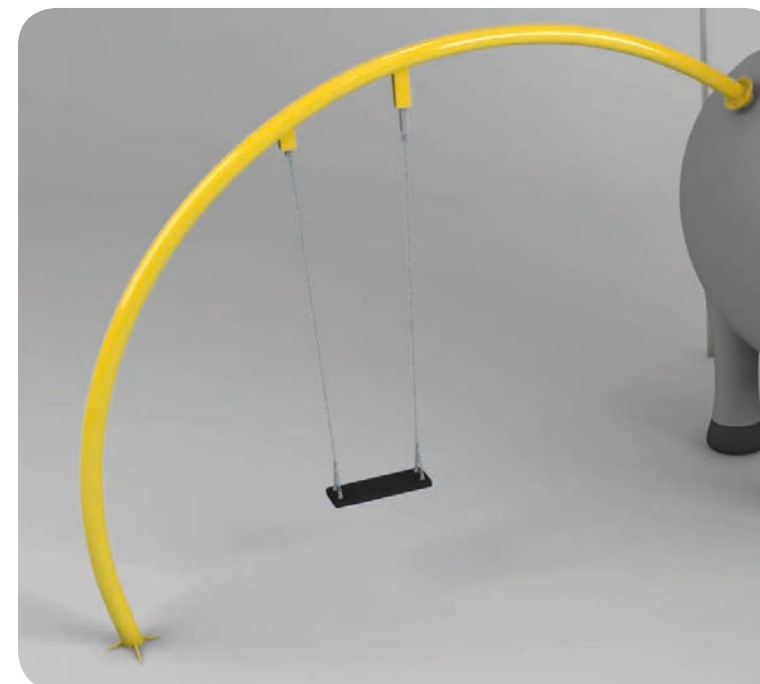

Technical information.

Structure: Manufactured in Ø90 mm. curved tubular steel. Welded to anchor plate.

Finishes: Baked paint in various colors.

Swing: Injected rubber seat with aluminum reinforcement and galvanized steel chains.

Technical data.

Assembly: 2 pers.

Weight: 175 Kg.

Total height: 2,54 m.

Free fall height: 1,35 m.

Dimensions: h2,54 x 3,15 x Ø 0,09 m.

Installation example.

C/ Foia, 13
Pl. Alquería
de Moret
46210 Picanya
(Valencia)

+34 963 313 677

kiwi@kiwipw.com

kiwiplaygrounds.com

The company reserves
the right to perform
any modification or
change in their products.

ACCESSORIES

SERIE
ANIMALS
SERIES

Installation.

Anchored to the animal module with 6 screws and to the floor with 4 expansion bolts. Finished with compacted material coating either continuous wet-pour rubber surfacing or rubber tiles.