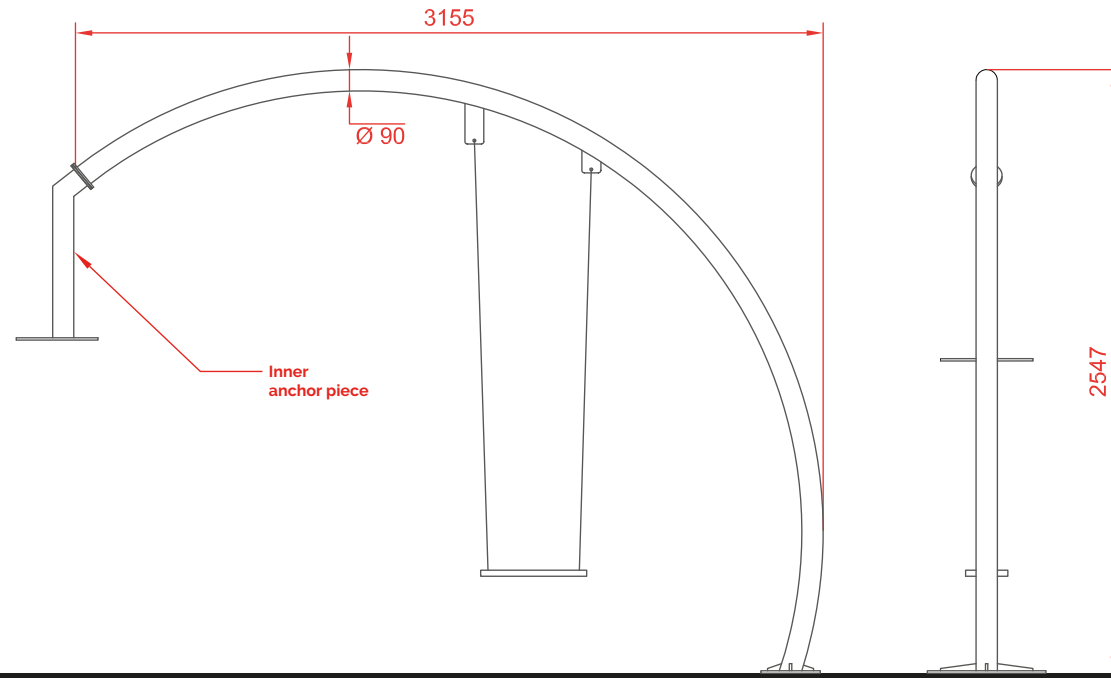

General dimensions (mm.)

ACCESSORIES

C/ Foia, 13
P.I. Alquería
de Moret
46210 Picanya
(Valencia)

+34 963 313 677

kiwi@kiwipw.com

kiwiplaygrounds.com

The company reserves
the right to perform
any modification or
change in their products.