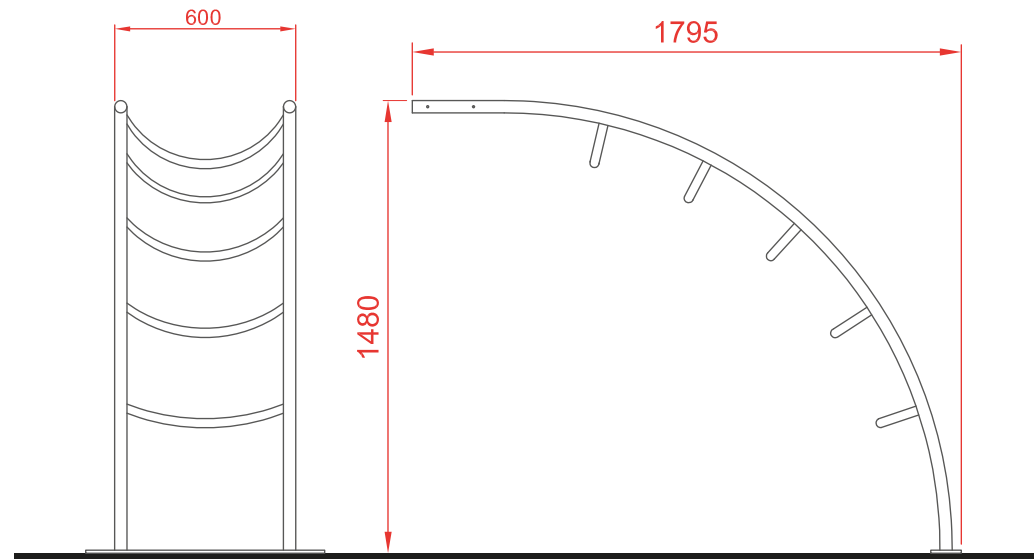

### Technical information.

**Structure:** Manufactured in Ø40 mm.  
curved tubular steel.  
Welded to anchor plate.  
Steps in Ø30 mm. curved tubular steel.

**Finishes:** Baked paint in various colors.

### Technical data.

**Assembly:** 2 pers.

**Weight:** 75 Kg.

**Total height:** 1,48 m.

**Free fall height:** 1,5 m.

**Dimensions:** h1,48 x 1,79 x 0,6 m.

Installation example.

C/ Foia, 13  
Pl. Alquería  
de Moret  
46210 Picanya  
(Valencia)

General dimensions (mm.)

ACCESSORIES