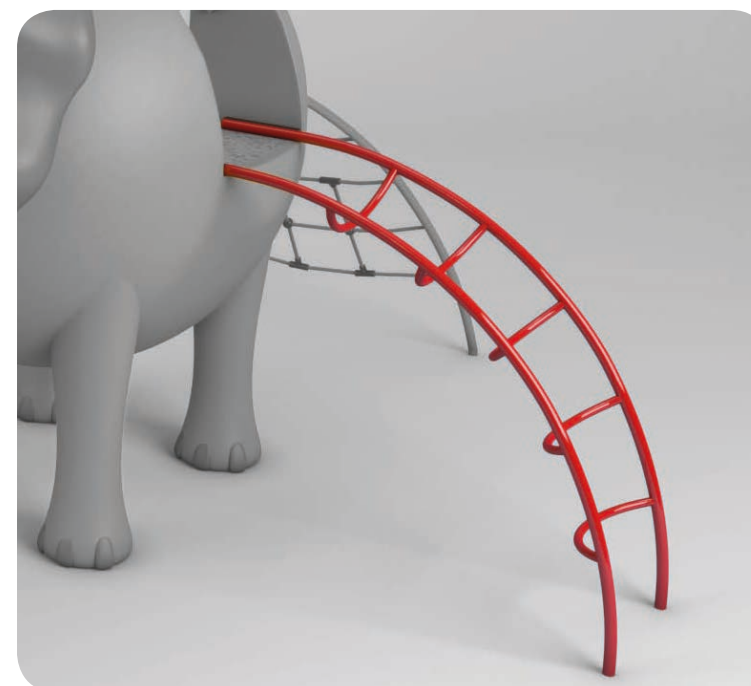

# Curved ladder (age 6-12 years)

Ref. KP4018

Last check: 01/02/2020

Pag. 1/2

EN-1176-1: 2017

EN-1176-2: 2017+AC: 2019

EN-1176-3: 2017

SERIE  
**ANIMALS**  
SERIES

### Technical information.

**Structure:** Manufactured in Ø40 mm.  
curved tubular steel.  
Welded to anchor plate.  
Steps in Ø30 mm. curved tubular steel.

**Finishes:** Baked paint in various colors.

### Technical data.

**Assembly:** 2 pers.

**Weight:** 75 Kg.

**Total height:** 1,48 m.

**Free fall height:** 1,5 m.

**Dimensions:** h1,48 x 1,79 x 0,6 m.

Installation example.

C/ Foia, 13  
Pl. Alquería  
de Moret  
46210 Picanya  
(Valencia)

# Curved ladder (age 6-12 years)

Ref. KP4018

Last check: 01/02/2020

Pag. 2/2

EN-1176-1: 2017

EN-1176-2: 2017+AC: 2019

EN-1176-3: 2017

SERIE  
**ANIMALS**  
SERIES