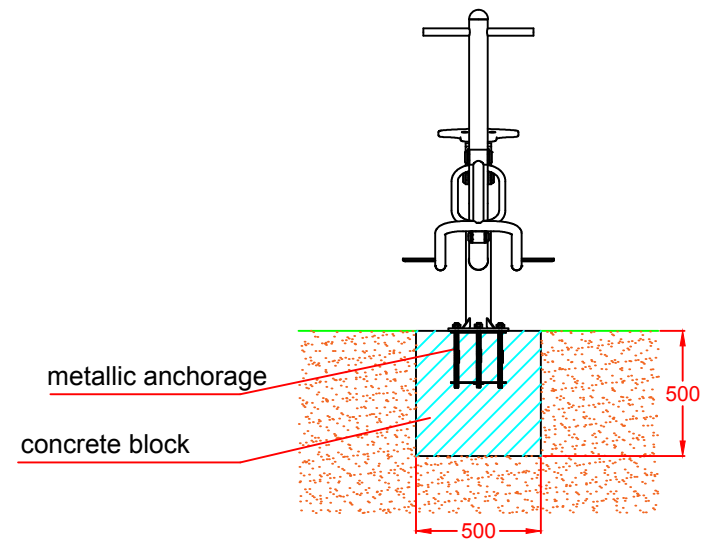

**Instruccions:** Sit down and hold onto the handles, place your feet in the stirrups. Stretch legs while bending your arms. Repeat this exercise several times.

**Functions:** Activates and strengthens upper and lower extremities, abdomen and back. It also enhances cardiopulmonary function.

**Warning:** Don't make sudden movements. When used by children, adult supervision is required.

LATERAL VIEW

FRONT VIEW

FOUNDATION

TOP VIEW

Drawn		VIEWS AND FOUNDATIONS	Ref: BS01
Reviewed			
Passed			
Description:		Scale:	Full number:
METALLIC BIO-HEALTHY DEVICE "PONY"			2/2
		Date:	24-06-2019