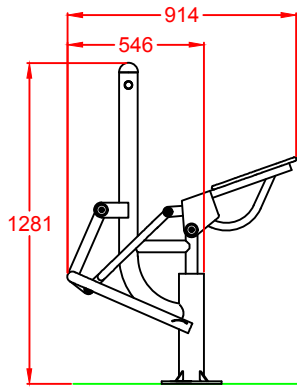

# TECHNICAL DATA

Ref.: BS01

Pony

Made with structural metal profiles.  
Thermo-lacquered paint treatment with primer.  
Wood Compacmel.  
Stainless steel screws.

**Users:** 1

**Ages:** Users taller than 1,40 m.

**Warning:** Don't make sudden movements. When used by children, adult supervision is required.

LATERAL VIEW

FRONT VIEW

FOUNDATION

TOP VIEW

Drawn		VIEWS AND FOUNDATIONS	Ref: BS01
Reviewed			
Passed			
Description:		Scale:	Full number:
METALLIC BIO-HEALTHY DEVICE "PONY"			2/2
		Date:	24-06-2019