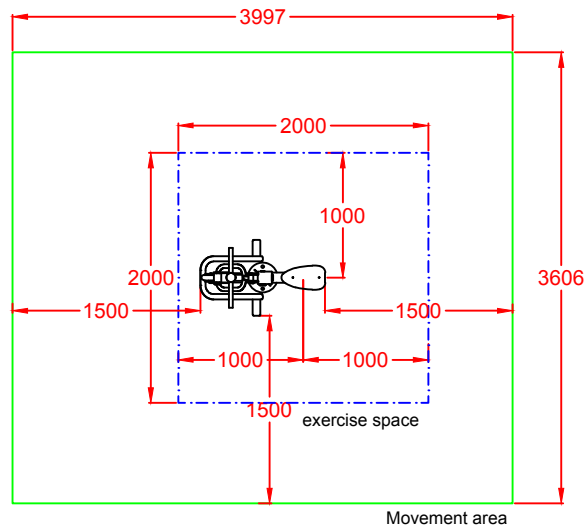

**Warning:** Don't make sudden movements. When used by children, adult supervision is required.

LATERAL VIEW

FRONT VIEW

FOUNDATION

TOP VIEW

Drawn		VIEWS AND FOUNDATIONS	Ref: BS01
Reviewed			
Passed			
Description:		Scale:	Full number:
METALLIC BIO-HEALTHY DEVICE "PONY"			2/2
		Date:	24-06-2019