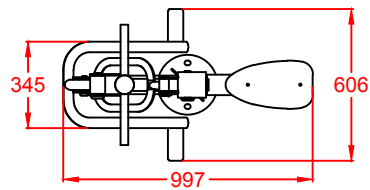

**Warning:** Don't make sudden movements. When used by children, adult supervision is required.

LATERAL VIEW

FRONT VIEW

FOUNDATION

TOP VIEW

Drawn		VIEWS AND FOUNDATIONS	Ref: BS01
Reviewed			
Passed			
Description:		Scale:	Full number:
METALLIC BIO-HEALTHY DEVICE "PONY"			2/2
		Date:	24-06-2019