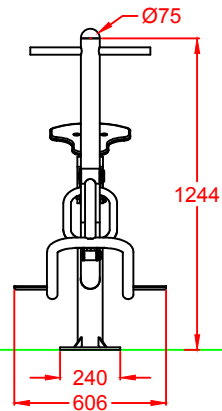

# TECHNICAL DATA

Ref.: BS01

Pony

Made with structural metal profiles.  
Thermo-lacquered paint treatment with primer.  
Wood Compacmel.  
Stainless steel screws.

**Users:** 1

**Ages:** Users taller than 1,40 m.

**Warning:** Don't make sudden movements. When used by children, adult supervision is required.

LATERAL VIEW

FRONT VIEW

FOUNDATION

TOP VIEW

Drawn		VIEWS AND FOUNDATIONS	Ref: BS01
Reviewed			
Passed			
Description:		Scale:	Full number:
METALLIC BIO-HEALTHY DEVICE "PONY"			2/2
		Date:	24-06-2019