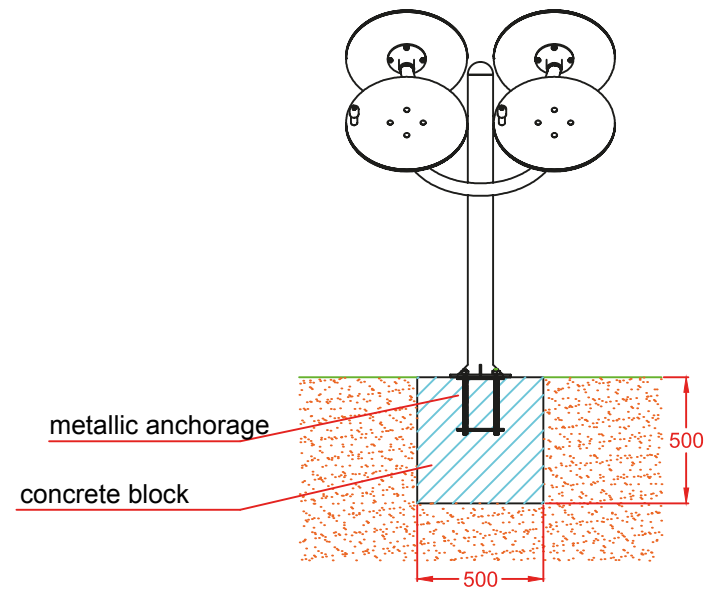

TECHNICAL DATA

Ref.: BS03

Steering Wheels

Made with structural metal profiles.
Thermo-lacquered paint treatment with primer.
Wood Compacmel.
Stainless steel screws.

Users: 2 (1 for every pair of wheels).

Ages: Users taller than 1,40 m.

Instructions: Place your hands on the handles and turn the wheels at different senses.

Functions: Strengthens the joints of the wrists, elbows and back. What's more enhances cardiopulmonary function.

Warning: Don't make the wrist turns abruptly. When used by children, adult supervision is required.

LATERAL VIEW

FRONT VIEW

FOUNDATION

TOP VIEW

Drawn		VIEWS AND FOUNDATIONS	Ref: BS03
Reviewed			
Passed			
Description:		Scale:	Full number:
METALLIC BIO-HEALTHY DEVICE "STEERING WHEELS"			2/2
		Date:	03-08-2016