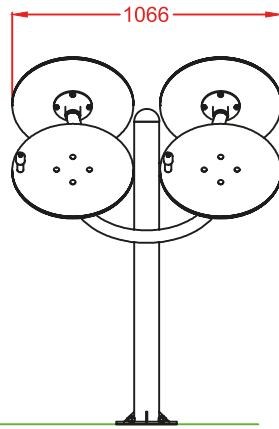

TECHNICAL DATA

Ref.: BS03

Steering Wheels

Made with structural metal profiles.
Thermo-lacquered paint treatment with primer.
Wood Compacmel.
Stainless steel screws.

Users: 2 (1 for every pair of wheels).

Ages: Users taller than 1,40 m.

Instructions: Place your hands on the handles and turn the wheels at different senses.

Functions: Strengthens the joints of the wrists, elbows and back. What's more enhances cardiopulmonary function.

Warning: Don't make the wrist turns abruptly. When used by children, adult supervision is required.

LATERAL VIEW

FRONT VIEW

FOUNDATION

TOP VIEW

Drawn		VIEWS AND FOUNDATIONS	Ref: BS03
Reviewed			
Passed			
Description:		Scale:	Full number:
METALLIC BIO-HEALTHY DEVICE "STEERING WHEELS"			2/2
		Date:	03-08-2016