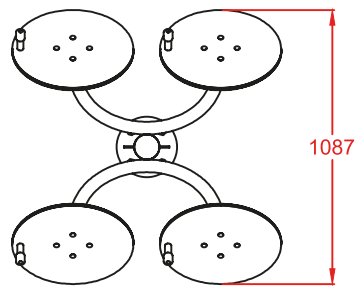

TECHNICAL DATA

Ref.: BS03

Steering Wheels

Made with structural metal profiles.
Thermo-lacquered paint treatment with primer.
Wood Compacmel.
Stainless steel screws.

Users: 2 (1 for every pair of wheels).

Ages: Users taller than 1,40 m.

LATERAL VIEW

FRONT VIEW

FOUNDATION

TOP VIEW

Drawn		VIEWS AND FOUNDATIONS	Ref: BS03
Reviewed			
Passed			
Description:		Scale:	Full number:
METALLIC BIO-HEALTHY DEVICE "STEERING WHEELS"			2/2
		Date:	03-08-2016