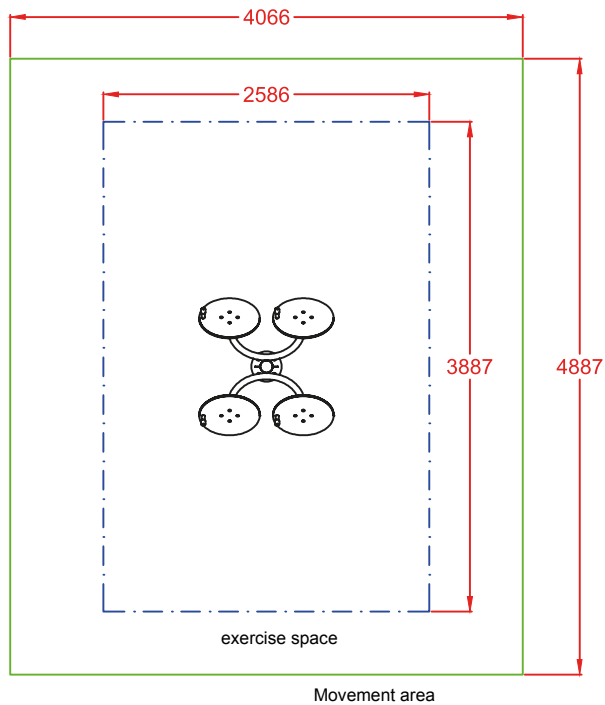

LATERAL VIEW

FRONT VIEW

FOUNDATION

TOP VIEW

Drawn		VIEWS AND FOUNDATIONS	Ref: BS03
Reviewed			
Passed			
Description:		Scale:	Full number:
METALLIC BIO-HEALTHY DEVICE "STEERING WHEELS"			2/2
		Date:	03-08-2016