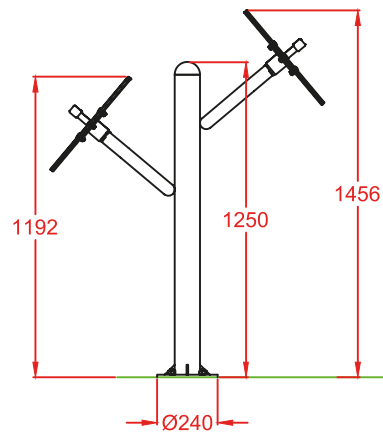

TECHNICAL DATA

Ref.: BS03

Steering Wheels

Made with structural metal profiles.
Thermo-lacquered paint treatment with primer.
Wood Compacmel.
Stainless steel screws.

Users: 2 (1 for every pair of wheels).

Ages: Users taller than 1,40 m.

LATERAL VIEW

FRONT VIEW

FOUNDATION

TOP VIEW

Drawn		VIEWS AND FOUNDATIONS	Ref: BS03
Reviewed			
Passed			
Description:		Scale:	Full number:
METALLIC BIO-HEALTHY DEVICE "STEERING WHEELS"			2/2
		Date:	03-08-2016